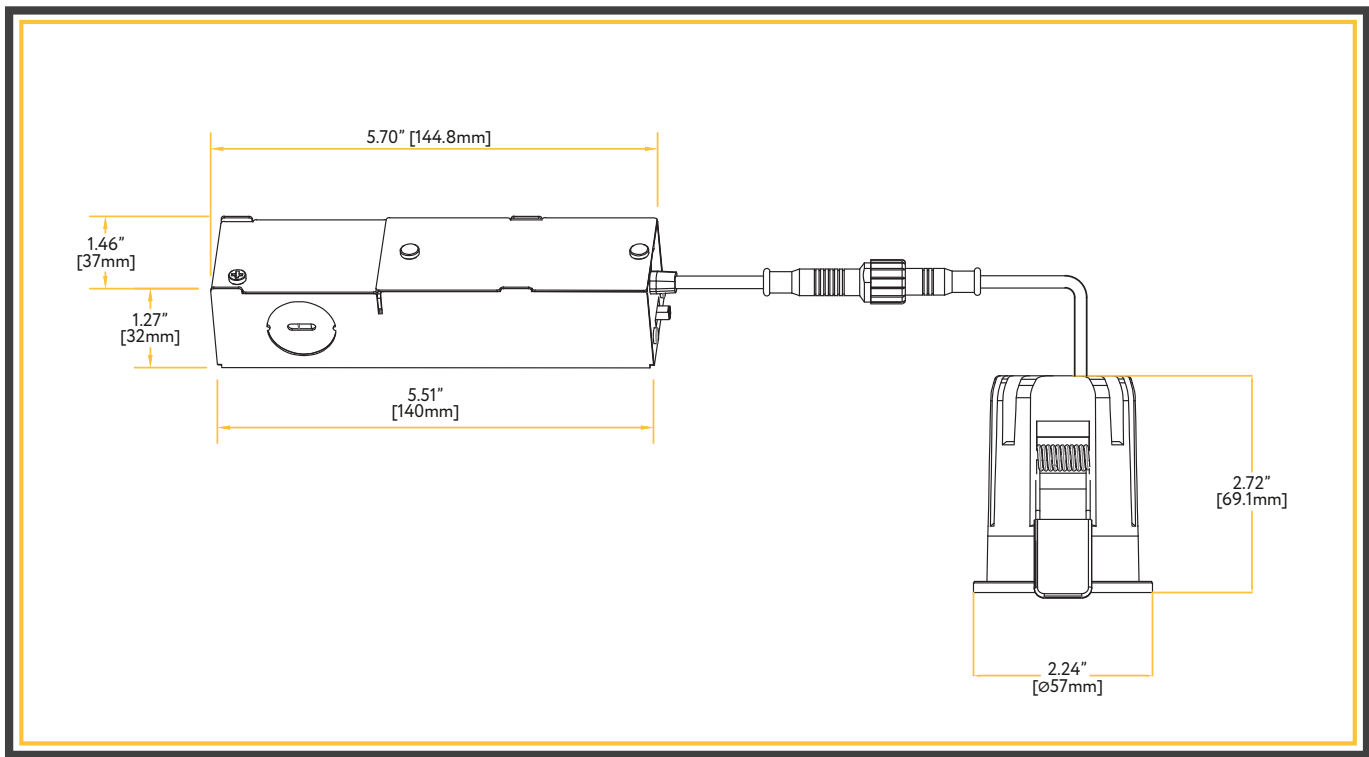

Dimmer List:

BRAND	SERIES	MODEL	LOAD	BRAND	SERIES	MODEL	LOAD
LUTRON	SKYLARK CONTOUR	LECL-153P	150W	LUTRON	TOGLER	TGCL-153P	150W
		CTCL-150H	150W		ARIADNI	AYCL-153P	150W
		LGCL-153PLH	150W		MAESTRO	MACL-153M	600W
		CTCL-153P	150W	LEVITON	ILLUMATECH	IPL06	150W
		SCL-153P	150W		SURESLIDE	6672	150W
		S-600P	600W		6674	150W	
	CASETA	PD-6WCL	150W	EATON	SMART DIMMER	AAL06	300W
		PD-5NE	150W	PASS & SEYMOUR	HARMONY	DCL453PTCCCV6	150W
		PD-10NXD	250W	GE	ROCKER	10464	150W
	DIVA	DVCL-153P	150W		TOGGLE	18027	150W

Accessories

Emergency LED Driver

15W G-48410 30W G-48411

New Construction Plate

ITEM G-19981

Extension Cords

G-20247 5ft G-20248 10ft