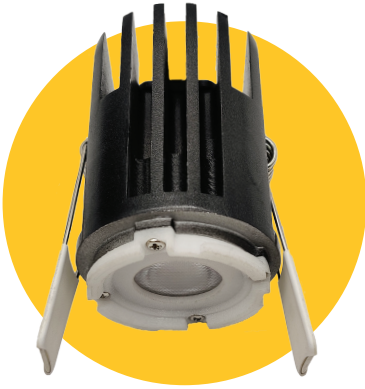

# 1" REGRESS LUMINAIRE CHANGEABLE TRIM

Module:

## G-48470

- SOFT WHITE 2700K
- COOL WHITE 4100K
- WARM WHITE 3000K
- SUPER WHITE 5000K
- NEUTRAL WHITE 3500K

ITEM	G-48470		
DESCRIPTION	M1/7W/LED/5CCT	CRI	>90
COLOR TEMPERATURE	27, 30, 35, 41, 50K	DIMMABLE	Yes
OUTPUT LUMEN	500	PACK	18
BEAM ANGLE	40	OD	2.25
WATTAGE	7W	HEIGHT	2.72
INPUT VOLTS	120V	mA	150mA
EQUIV. WATTS	50W	CUTOUT	1.90

Trims:

G-48471	G-48473	G-48472	G-48474
T1/R/W	T1/R/B	T1/SQ/W	T1/SQ/B
White	Black	White	Black
Round	Round	Square	Square
pack: 8/128	pack: 8/128	pack: 8/128	pack: 8/128

Dimmable:  
5%

Lifetime:  
50,000 hours