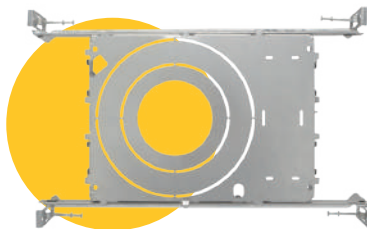

New Construction Plate

ITEM G-19969 (2 Punch Outs)