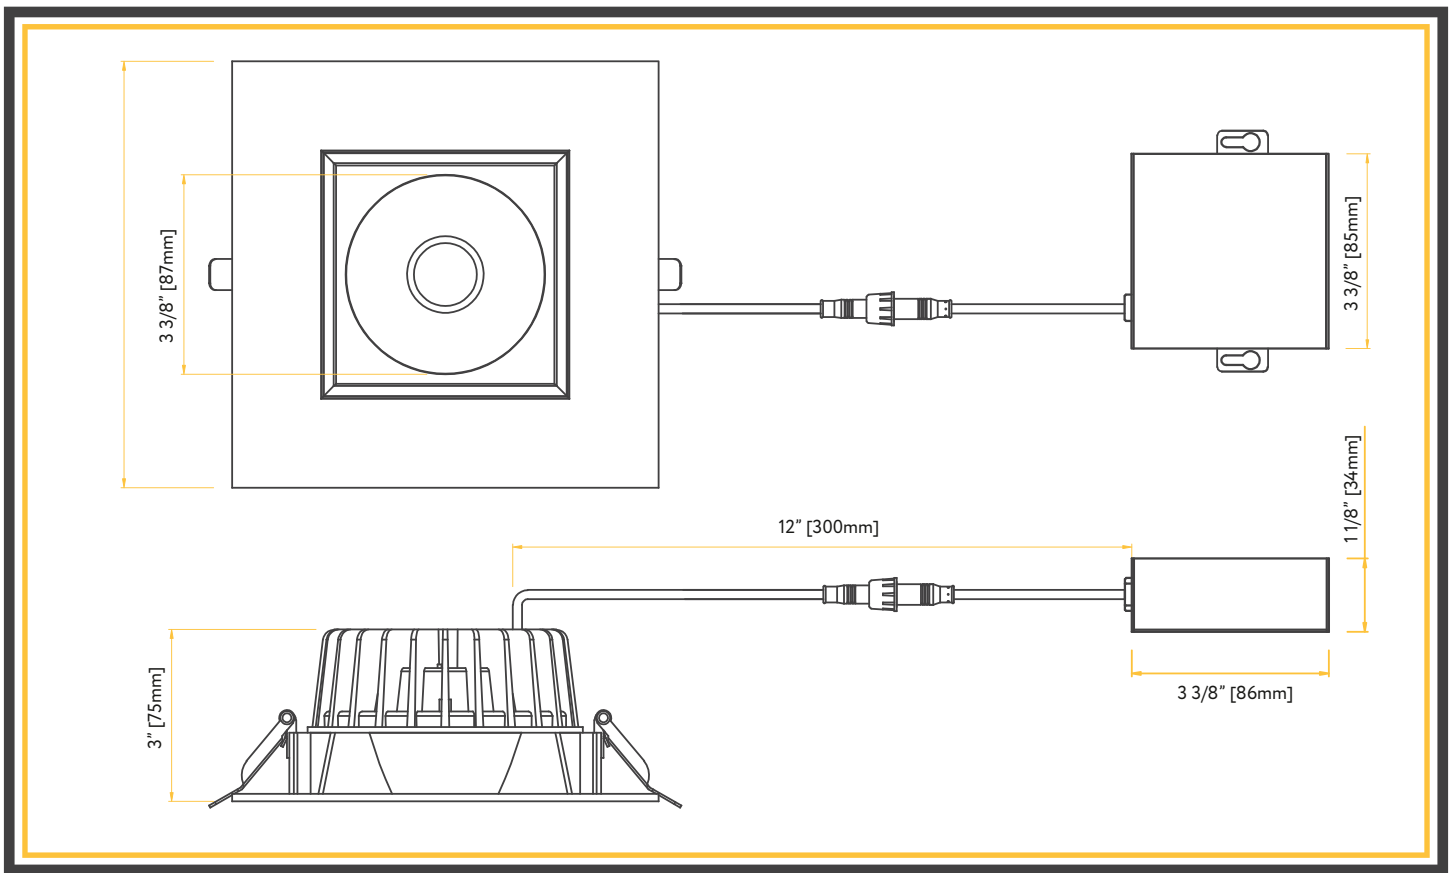

Dimmer List

BRAND	SERIES	MODEL	LOAD	DIMMABILITY	BRAND	SERIES	MODEL	LOAD	DIMMABILITY
LUTRON	ARIADNI	AYCL-153P	150W	OK	LUTRON	TOGGLER	TG-600P	600W	OK
	DIVA	DV-600PR	600W	OK		TOGGLER	TGCL-153P	150W	OK
	DIVA	DVCL-153P	150W	OK		CASETA	WIRELESS DIMMER	150W	OK
	MAESTRO	MACL-153MH	600W	OK	SURESLIDE	6633	600W	OK	
	MAESTRO WIRELESS	MRF2-6CL	150W	OK	SURESLIDE DECORA	6674	600W	20-100%	
	ROTARY	D-600P	600W	OK	TRIMATRON	6602	600W	20-100%	
	ELECTRONIC	NTELV-300P	600W	OK	ILLVMATECH	IPL06	600W	OK	
	SKYLARK	S-600P	600W	OK	LEGRAND	ADORNE	ADTP703TU	700W	20-100%
	SKYLARK CONTOUR	CT-600P	600W	OK	HARMONY	H703PTW	700W	OK	
	SKYLARK CONTOUR	CLCL-153P	153W	OK	COOPER	ASPIRE	9540	1000W	OK
					DEVINE	DAL06P	300W	OK	

Accessories

Emergency LED Driver

15W G-48410 30W G-48411

New Construction Plate

ITEM G-19969 (2 Punch Outs)

Extension Cords

G-20210 6ft G-20211 10ft