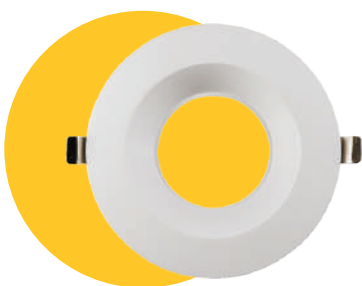

6" REGRESS LUMINAIRE CHANGEABLE TRIM

G-48420

- SOFT WHITE 2700K
- WARM WHITE 3000K
- NEUTRAL WHITE 3500K
- COOL WHITE 4100K
- SUPER WHITE 5000K

ITEM	G-48420		
DESCRIPTION	M6/24W/LED/5CCT	CRI	>90
COLOR TEMPERATURE	27, 30, 35, 41, 50K	DIMMABLE	Yes
OUTPUT LUMEN	1800	PACK	18
BEAM ANGLE	40	OD	7.35
WATTAGE	24w	HEIGHT	3.25
INPUT VOLTS	120v	mA	550mA
EQUIV. WATTS	200W	OUTPUT VOLTAGE	36V

G-48421

G-48425

ITEM	G-48421
DESCRIPTION	T6/R/W
COLOR	White
SHAPE	Round
CUTOUT	5.75"
PACK	1/18

ITEM	G-48425
DESCRIPTION	T6/SQ/W
COLOR	White
SHAPE	Square
CUTOUT	6.25"
PACK	1/18

Dimmable:  
5%

Lifetime:  
50,000 hours