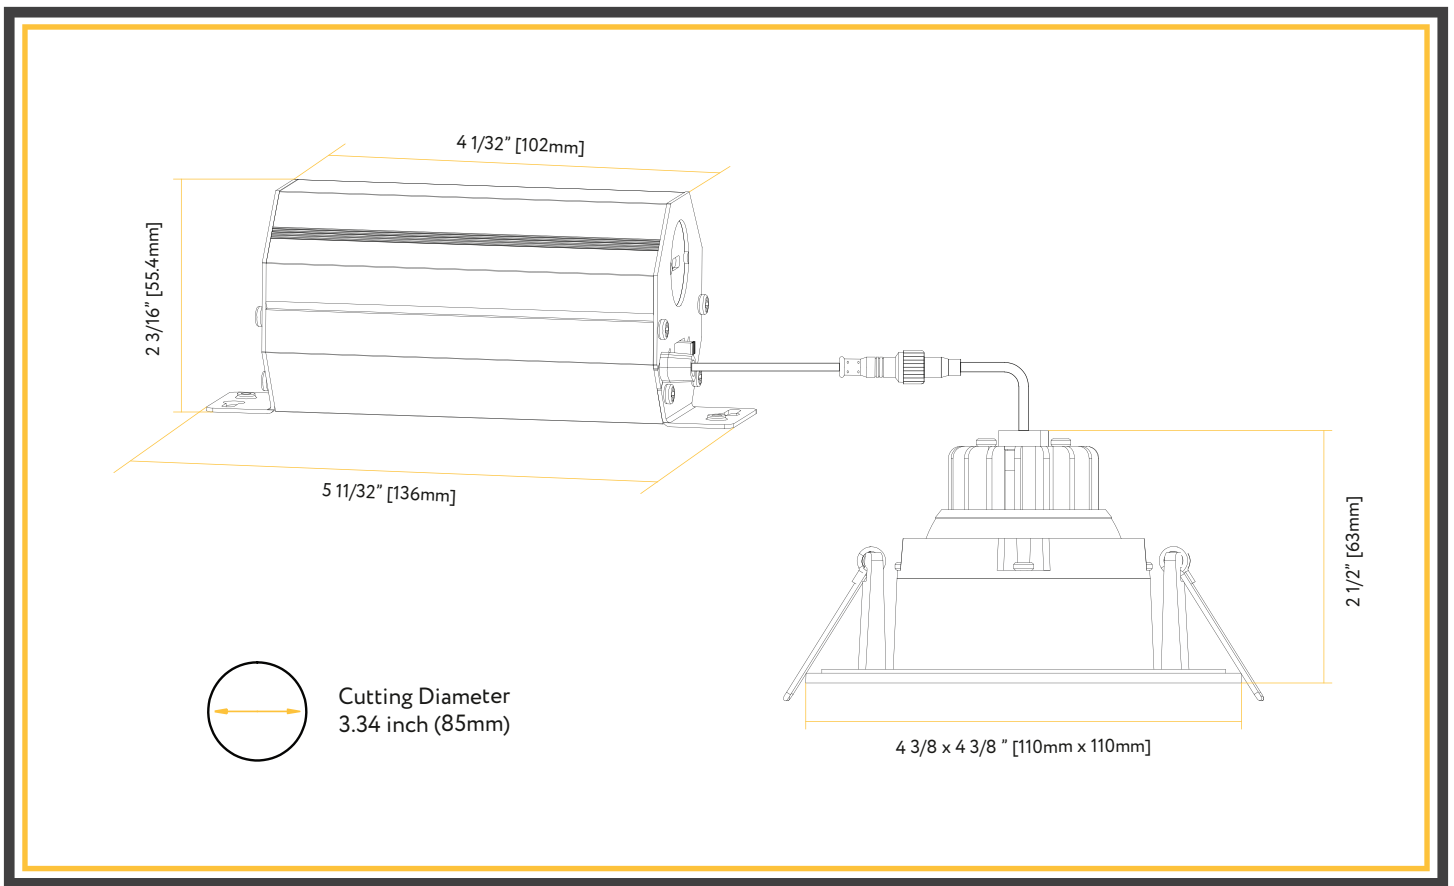

# LED REGRESS 3" SQUARE GIMBAL LUMINAIRE SELECTABLE CCT

**G-20090**

**G-48363**

**G-48364**

**G-48365**

- **SOFT WHITE** 2700K
- **WARM WHITE** 3000K
- **NEUTRAL WHITE** 3500K
- **COOL WHITE** 4100K
- **SUPER WHITE** 5000K

ITEM	G-20090	G-48363	G-48364	G-48365
DESCRIPTION	R3/8W/GSR/LED/5CCT	R3/8W/GSR/LED/B/5CCT	R3/8W/GSR/LED/BN/5CCT	R3/8W/GSR/LED/BZ/5CCT
COLOR TEMP	27, 30, 35, 41, 50k	27, 30, 35, 41, 50k	27, 30, 35, 41, 50k	27, 30, 35, 41, 50k
OUTPUT LUMEN	650	650	650	650
TRIM FINISH	WHITE	BLACK	BRUSHED NICKEL	BRONZE
INPUT VOLTS	120V	120V	120V	120V
WATTAGE	8W	8W	8W	
EQUIV. WATTAGE	65W	65W	65W	65W
CRI	>90	>90	>90	>90
BEAM ANGLE	40°	40°	40°	40°
DIMMABLE	Yes	Yes	Yes	Yes
CUTOUT	3.35	3.35	3.35	3.35
OD	4.35	4.35	4.35	4.35
HEIGHT	2.50	2.50	2.50	2.50
mA	170 mA	170 mA	170 mA	170 mA
OUTPUT VOLTS	38v	38v	38v	38v

### New Construction Plate

ITEM G-19981 (2 Punch Outs)