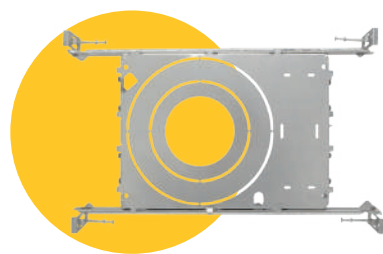

LED RECESSED GIMBAL 6" LUMINAIRE SELECTABLE CCT

**G-20004**

- **SOFT WHITE** 2700K
- **WARM WHITE** 3000K
- **NEUTRAL WHITE** 3500K
- **COOL WHITE** 4100K
- **SUPER WHITE** 5000K

ITEM	<b>G-20004</b>		
DESCRIPTION	M6/24W/LED/5CCT	CRI	>90
COLOR TEMPERATURE	27, 30, 35, 41, 50K	DIMMABLE	Yes
OUTPUT LUMEN	1400	CUTOUT	6.25
BEAM ANGLE	40	OD	6.88
INPUT VOLTS	120v	HEIGHT	2.15
WATTAGE	18W	mA	450mA
EQUIV. WATTS	175W	OUTPUT VOLTAGE	36V

Accessories

**Emergency LED Driver**

15W G-48410    30W G-48411

**New Construction Plate**

ITEM G-19969 (2 Punch Outs)

**Extension Cords**

G-20210 6ft G-20211 10ft