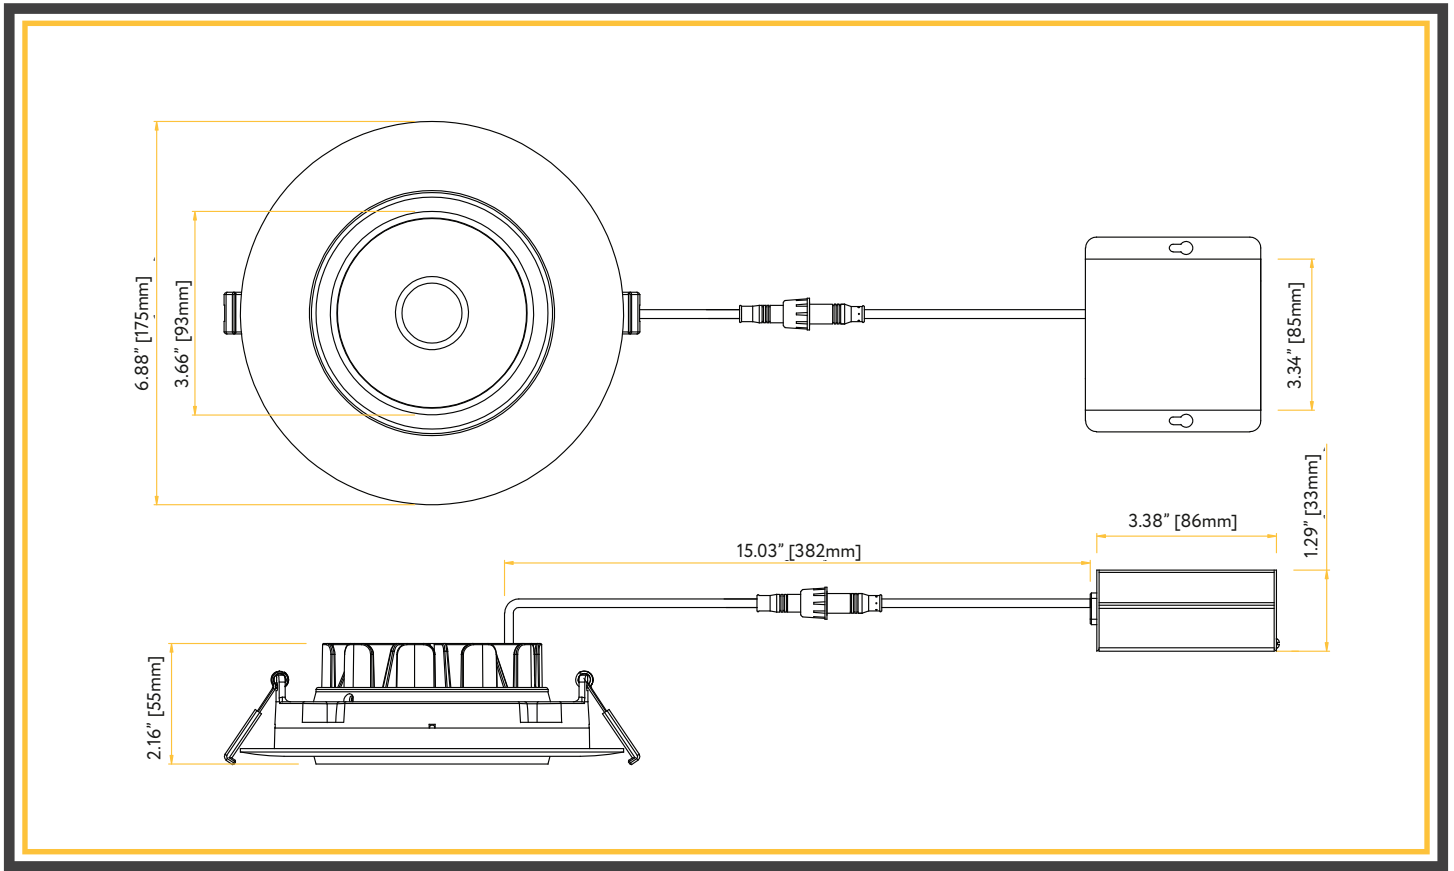

LED RECESSED GIMBAL 6" LUMINAIRE SELECTABLE CCT

**G-20004**

- **SOFT WHITE** 2700K
- **WARM WHITE** 3000K
- **NEUTRAL WHITE** 3500K
- **COOL WHITE** 4100K
- **SUPER WHITE** 5000K

ITEM	<b>G-20004</b>		
DESCRIPTION	M6/24W/LED/5CCT	CRI	>90
COLOR TEMPERATURE	27, 30, 35, 41, 50K	DIMMABLE	Yes
OUTPUT LUMEN	1400	CUTOUT	6.25
BEAM ANGLE	40	OD	6.88
INPUT VOLTS	120v	HEIGHT	2.15
WATTAGE	18W	mA	450mA
EQUIV. WATTS	175W	OUTPUT VOLTAGE	36V

Accessories

**Emergency LED Driver**

15W G-48410    30W G-48411

**New Construction Plate**

ITEM G-19969 (2 Punch Outs)

**Extension Cords**

G-20210 6ft G-20211 10ft