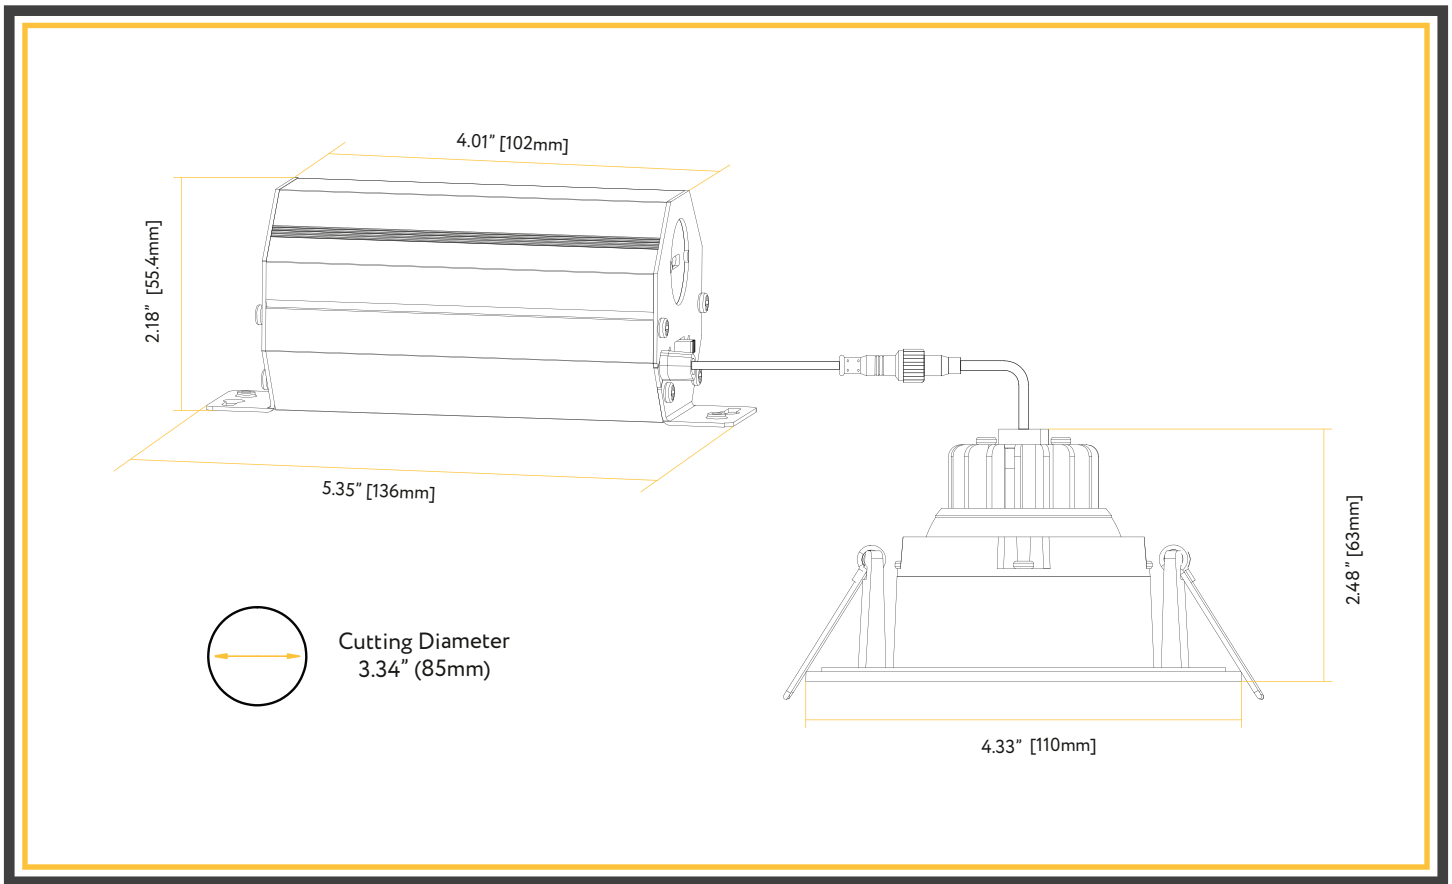

LED REGRESS 3" ROUND GIMBAL LUMINAIRE SELECTABLE CCT

G-20089

G-48360

G-48361

G-48362

- **SOFT WHITE** 2700K
- **WARM WHITE** 3000K
- **NEUTRAL WHITE** 3500K
- **COOL WHITE** 4100K
- **SUPER WHITE** 5000K

ITEM	G-20089	G-48360	G-48361	G-48362
DESCRIPTION	R3/8W/GRR/LED/5CCT	R3/8W/GRR/LED/B/5CCT	R3/8W/GRR/LED/BN/5CCT	R3/8W/GRR/LED/BZ/5CCT
COLOR TEMP	27, 30, 35, 41, 50k	27, 30, 35, 41, 50k	27, 30, 35, 41, 50k	27, 30, 35, 41, 50k
OUTPUT LUMEN	650	650	650	650
TRIM FINISH	WHITE	BLACK	BRUSHED NICKEL	BRONZE
INPUT VOLTS	120V	120V	120V	120V
WATTAGE	8W	8W	8W	8W
EQUIV. WATTAGE	65W	65W	65W	65W
CRI	>90	>90	>90	>90
DIMMABLE	Yes	Yes	Yes	Yes
OD	4.35	4.35	4.35	4.35
HEIGHT	2.50	2.50	2.50	2.50
CUTOUT	3.35	3.35	3.35	3.35
mA	170 mA	170 mA	170 mA	170 mA
OUTPUT VOLTS	38v	38v	38v	38v

Accessories

Emergency LED Driver

15W G-48410 30W G-48411

New Construction Plate

ITEM G-19981 (2 Punch Outs)

Extension Cords

G-20247 5ft G-20248 10ft