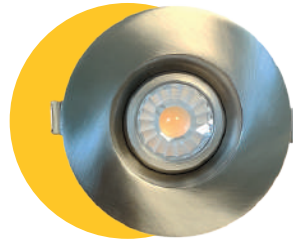

LED REGRESS 3" ROUND GIMBAL LUMINAIRE SELECTABLE CCT

G-20089

G-48360

G-48361

G-48362

- **SOFT WHITE** 2700K
- **WARM WHITE** 3000K
- **NEUTRAL WHITE** 3500K
- **COOL WHITE** 4100K
- **SUPER WHITE** 5000K

ITEM	G-20089	G-48360	G-48361	G-48362
DESCRIPTION	R3/8W/GRR/LED/5CCT	R3/8W/GRR/LED/B/5CCT	R3/8W/GRR/LED/BN/5CCT	R3/8W/GRR/LED/BZ/5CCT
COLOR TEMP	27, 30, 35, 41, 50k	27, 30, 35, 41, 50k	27, 30, 35, 41, 50k	27, 30, 35, 41, 50k
OUTPUT LUMEN	650	650	650	650
TRIM FINISH	WHITE	BLACK	BRUSHED NICKEL	BRONZE
INPUT VOLTS	120V	120V	120V	120V
WATTAGE	8W	8W	8W	8W
EQUIV. WATTAGE	65W	65W	65W	65W
CRI	>90	>90	>90	>90
DIMMABLE	Yes	Yes	Yes	Yes
OD	4.35	4.35	4.35	4.35
HEIGHT	2.50	2.50	2.50	2.50
CUTOUT	3.35	3.35	3.35	3.35
mA	170 mA	170 mA	170 mA	170 mA
OUTPUT VOLTS	38v	38v	38v	38v

Dimmer List

BRAND	SERIES	MODEL	LOAD	BRAND	SERIES	MODEL	LOAD
LUTRON	SKYLARK CONTOUR	LECL-153P	150W	LUTRON	TOGGLER	TGCL-153P	150W
		CTCL-150H	150W		ARIADNI	AYCL-153P	150W
		LGCL-153PLH	150W		MAESTRO	MACL-153M	600W
		CTCL-153P	150W	LEVITON	ILLUMATECH	IPL06	150W
		SCL-153P	150W		SURESLIDE	6672	150W
		S-600P	600W		SURESLIDE	6674	150W
	CASETA	PD-6WCL	150W	EATON	SMART DIMMER	AAL06	300W
		PD-5NE	150W	PASS & SEYMOUR	HARMONY	DCL453PTCCCV6	150W
		PD-10NXD	250W	GE	ROCKER	10464	150W
	DIVA	DVCL-153P	150W		TOGGLE	18027	150W