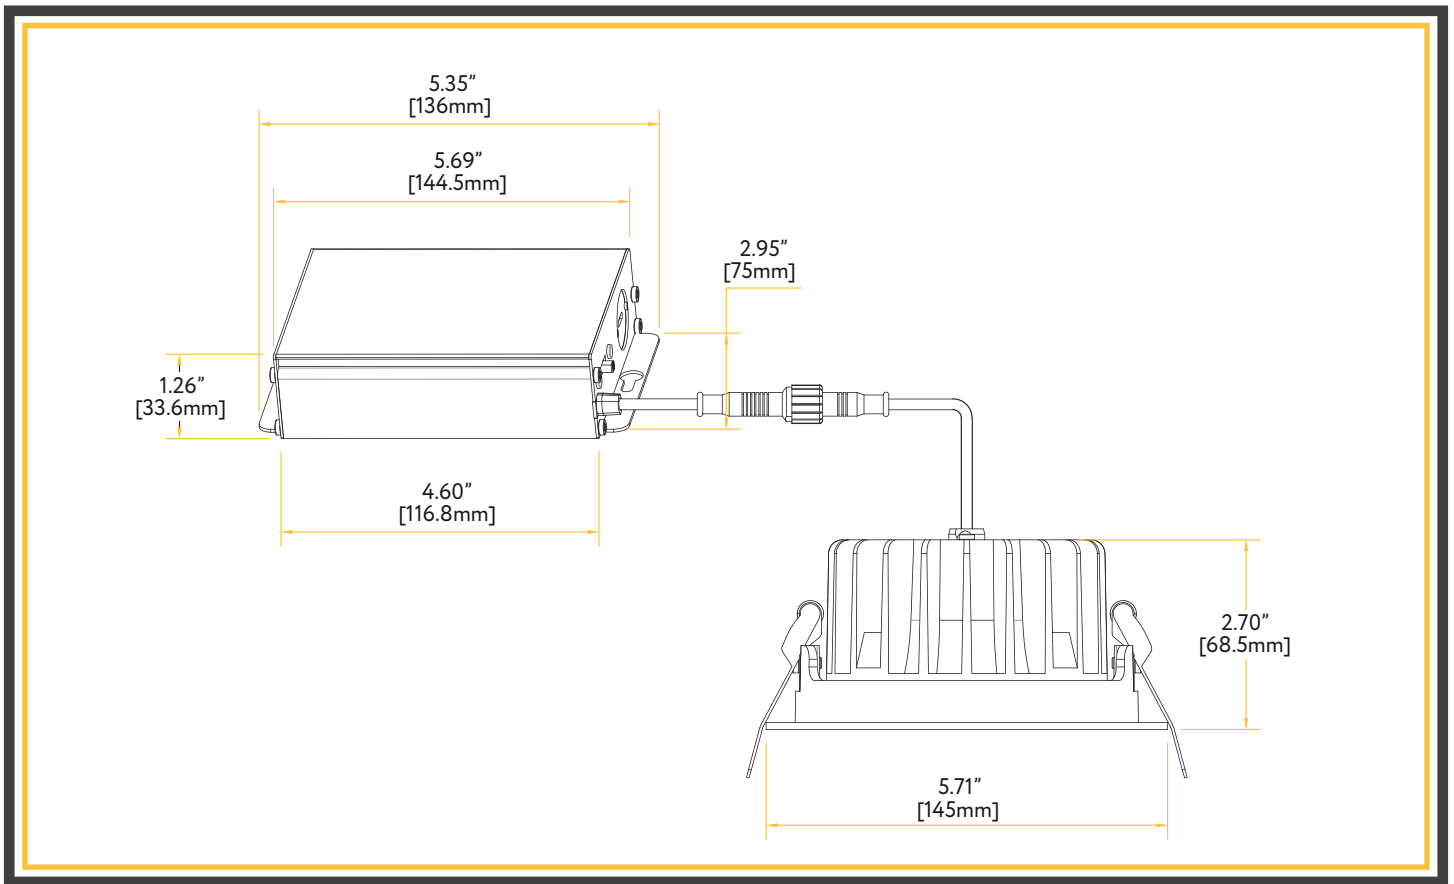

Dimmer List

BRAND	SERIES	MODEL	LOAD	BRAND	SERIES	MODEL	LOAD
LUTRON	SKYLARK CONTOUR	LECL-153P	150W	LUTRON	TOGGLER	TGCL-153P	150W
		CTCL-150H	150W		ARIADNI	AYCL-153P	150W
		LGCL-153PLH	150W		MAESTRO	MACL-153M	600W
		CTCL-153P	150W	LEVITON	ILLUMATECH	IPL06	150W
		SCL-153P	150W		SURESLIDE	6672	150W
		S-600P	600W		6674	150W	
	CASETA	PD-6WCL	150W	EATON	SMART DIMMER	AAL06	300W
		PD-5NE	150W	PASS & SEYMOUR	HARMONY	DCL453PTCCCV6	150W
		PD-10NXD	250W	GE	ROCKER	10464	150W
	DIVA	DVCL-153P	150W		TOGGLE	18027	150W

Accessories

Emergency LED Driver

15W G-48410 30W G-48411

New Construction Plate

ITEM G-19981 (3 Punch Outs)