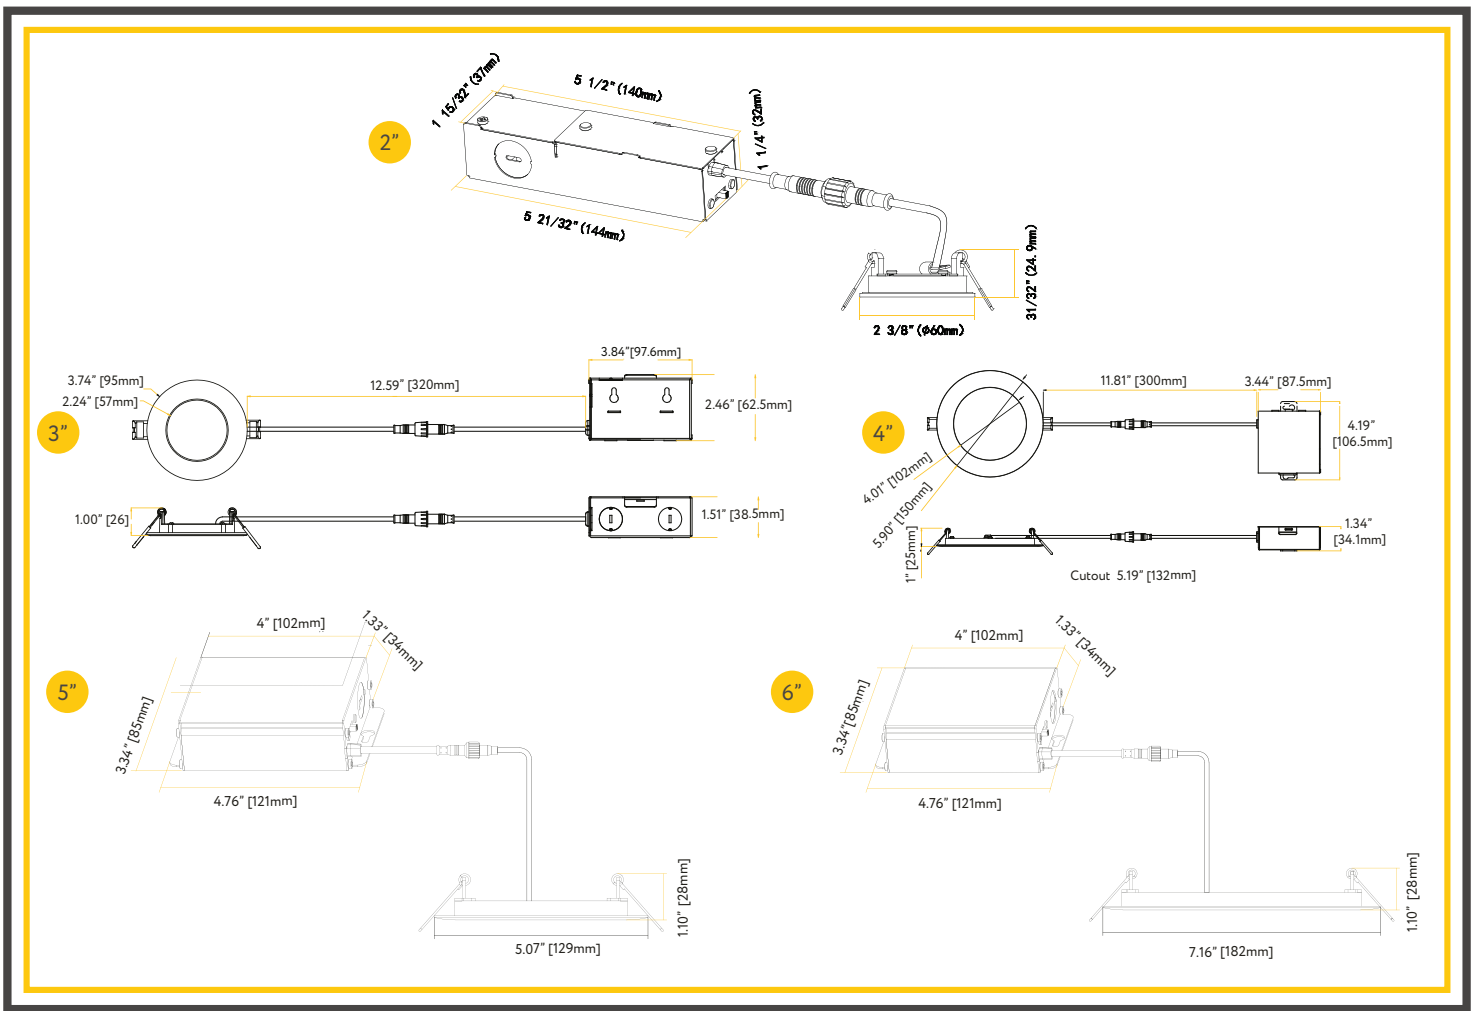

Pack:18

ITEM	G-20219	G-20220	G-20221	G-20222	G-20223	G-20224
DESCRIPTION	S2/5W/R/LED/5CCT	S3/8W/R/LED/5CCT	S4/12W/R/LED/5CCT	S5/15W/R/LED/5CCT	S6/18W/R/LED/5CCT	S8/24W/R/LED/5CCT
COLOR TEMP	27, 30, 35, 41, 50k	27, 30, 35, 41, 50k	27, 30, 35, 41, 50k	27, 30, 35, 41, 50k	27, 30, 35, 41, 50k	27, 30, 35, 41, 50k
OUTPUT LUMEN	300	500	925	1050	1400	2200
BEAM ANGLE	100	100	100	100	100	100
INPUT VOLTS	120V	120V	120V	120V	120V	120V
WATTAGE	5W	8W	12W	15W	18W	24W
EQUIV WATTAGE	40W	50W	75W	100W	150W	225W
CRI	>90	>80	>90	>90	>90	>90
CUTOUT	2.08"	2.94"	4.25"	5.25"	6.20"	8.25"
OD	2.38"	3.60"	4.75"	5.75"	7.20"	8.75"
HEIGHT	2.00"	2.00"	2.00"	2.00"	2.00"	2.00"
mA	110mA	180mA	270mA	300mA	390mA	580mA
OUTPUT VOLTS	33-38V	24v	38v	38v	38v	38v

New Construction Plate

ITEM G-19969
 Use for
 G-20220
 G-20221 (1 Punch Out)
 G-20223 (2 Punch Outs)

ITEM G-19981
 Use for
 G-20219
 G-20222 (3 Punch Outs)

Extension Cords

3 pin
 G-20219-G-20221 - G-20223
 Use
 G-20247 5ft - G-20248 10ft

2 pin
 G-20220 - G-20222
 Use
 G-20210 6ft - G-20211 10ft

Twist Lock
 G-20224 - G-48328 10 ft

Dimmable:
5%

Lifetime:
50,000 hours

Warranty:
3 years

Dimmer List

BRAND	SERIES	MODEL	LOAD	BRAND	SERIES	MODEL	LOAD	
LUTRON	SKYLARK CONTOUR	LECL-153P	150W	LUTRON	TOGGLER	TGCL-153P	150W	
		CTCL-150H	150W		ARIADNI	AYCL-153P	150W	
		LGCL-153PLH	150W		MAESTRO	MACL-153M	600W	
		CTCL-153P	150W		ILLUMATECH	IPL06	150W	
		SCL-153P	150W		LEVITON	SURESLIDE	6672	150W
		S-600P	600W		6674	150W		
	CASETA	PD-6WCL	150W	EATON	SMART DIMMER	AAL06	300W	
		PD-5NE	150W	PASS & SEYMOUR	HARMONY	DCL453PTCCCV6	150W	
		PD-10NXD	250W	GE	ROCKER	10464	150W	
	DIVA	DVCL-153P	150W	TOGGLE	18027	150W		